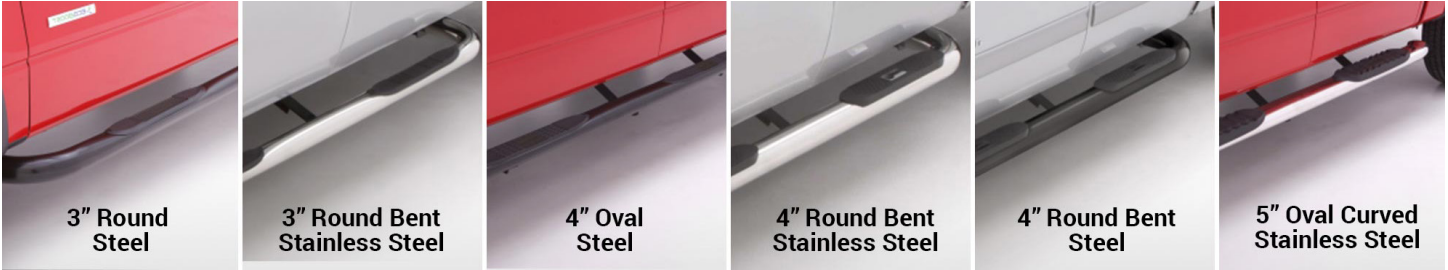

STEP BAR BLOW OUT

**The accessory everyone wants.
Now with huge profit potential.**

Single Sets as low as **\$84ea**

Pallets of 15 sets as low as **\$50ea**

APPLICATIONS

Model	From Year	To Year	SubDetail	Style	Part Number	List Price	Dealer Price Each	12+ Qty
Cadillac								
ESCALADE EXT	2002	2013		3 In ROUND BENT Stls. Stl.	22688311	\$176.00	\$114.40	\$65.00
Chevrolet / GMC								
SLVRDO / SIERRA 2500, 3500	1999	2013	BODY MOUNT, EXCLUDES C/K CLASSIC	3 In ROUND BENT STEEL	23086357	\$128.80	\$83.72	\$50.00
SLVRDO / SIERRA 1500	2001	2013						
SLVRDO / SIERRA 1500, 2500, 3500	1999	2013		4 In OVAL CURVED Stls. Stl.	23240353	\$249.60	\$162.24	\$75.00
SLVRDO / SIERRA 2500, 3500	1999	2013		4 In OVAL CURVED Stls. Stl.	23287362	\$276.00	\$179.40	\$75.00
SLVRDO / SIERRA 1500	2001	2013						
SLVRDO / SIERRA 1500, 2500, 3500	1999	2013		4 In OVAL CURVED STEEL	23440353	\$141.60	\$92.04	\$55.00
SLVRDO 1500	1999	2013	EXTENDED CAB PICKUP	4 In ROUND BENT Stls. Stl.	26274362	\$323.20	\$210.08	\$65.00
SIERRA 1500, 2500, 3500	1999	2013						
SLVRDO 2500, 3500	2001	2014						
SLVRDO / SIERRA 1500, 2500, 3500	2001	2013	CREW CAB PICKUP	4 In ROUND BENT Stls. Stl.	26287357	\$359.93	\$233.95	\$70.00
AVALANCHE	2002	2013	INCL. 02-06 W/LOWER BODY CLADDING	3 In ROUND BENT Stls. Stl.	22688326	\$176.00	\$114.40	\$65.00
SUBURBAN 1500 / YUKON XL	2000	2016	1/2 TON(EXCLUDES 02-06 Z71 MODEL)					
SUBURBAN / YUKON	2000	2012		3 In ROUND BENT Stls. Stl.	107 Rampage	\$251.97	\$163.78	\$65.00
SUBURBAN 1500, 2500	2000	2013	EXCLUDES 3/4 TON 4WD	3 In ROUND BENT STEEL	23088337	\$146.60	\$95.29	\$50.00
SUBURBAN	2000	2006						
YUKON XL	2000	2014	3/4 TON, EXCLUDES 01-10 Z71 MODEL					
YUKON	2000	2016	4-DOOR 1/2 TON, EXCLUDES 04-07 Z71	4 In OVAL CURVED Stls. Stl.	23275377	\$255.18	\$165.87	\$95.00
YUKON / TAHOE	2007	2010		3 In ROUND CURVED Stls. Stl.	108 Rampage	\$224.97	\$146.23	\$65.00
TAHOE	2000	2013	4-DOOR, EXCLUDES 04-07 Z71 MODEL					
COLORADO	2004	2012	CREW CAB PICKUP	4 In OVAL STRAIGHT SS	23578332	\$228.00	\$148.20	\$75.00